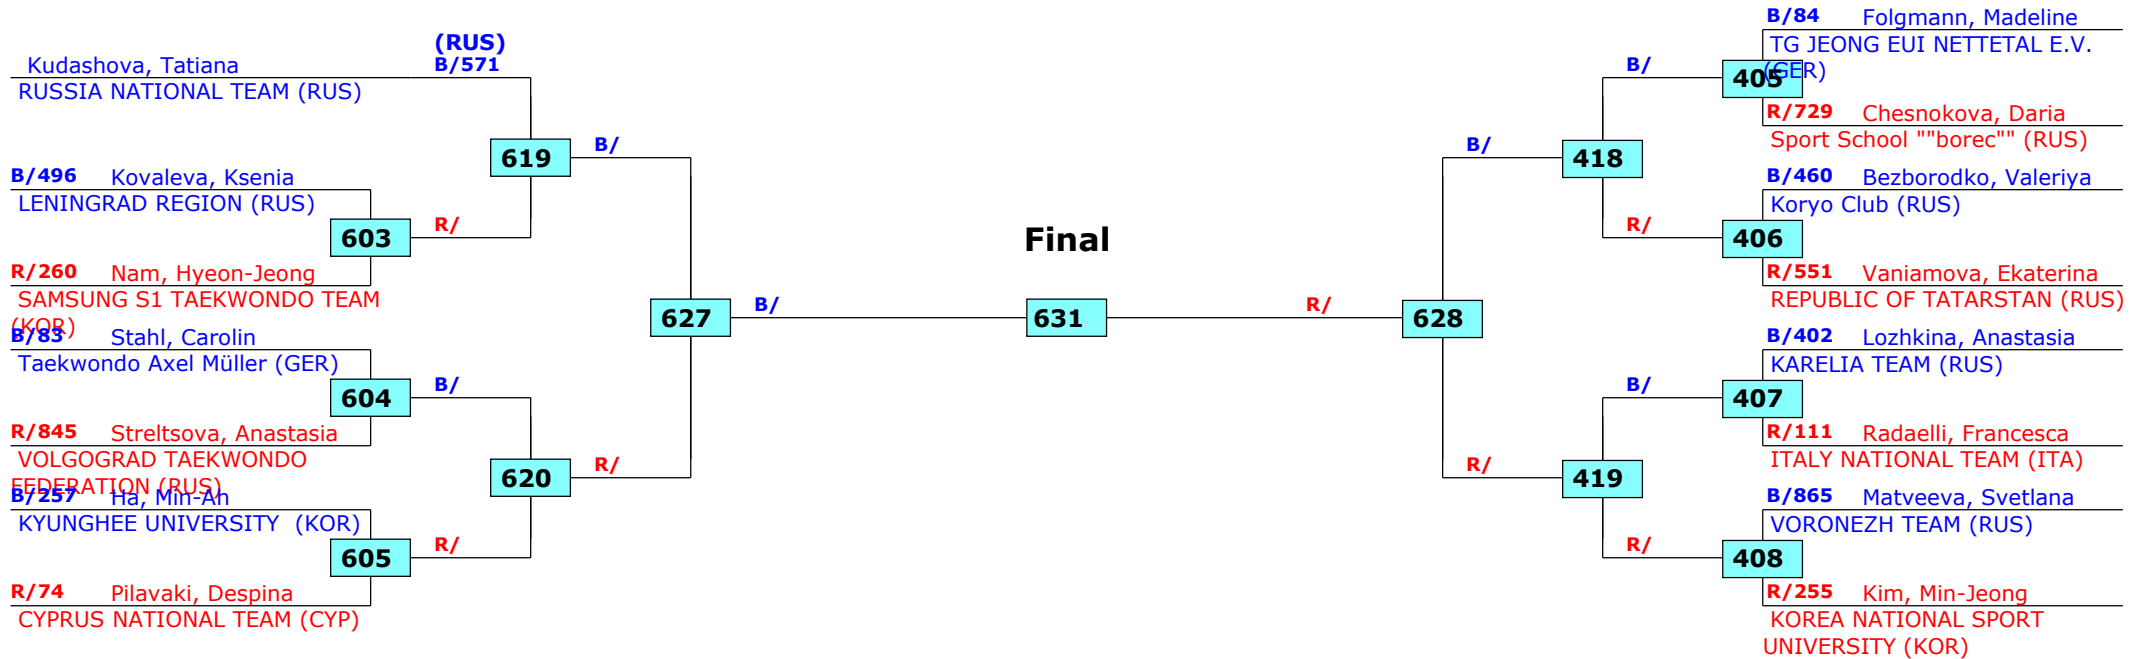

1st rnd

2nd rnd

3rd rnd

QF

SF

QF

3rd rnd

2nd rnd

1st rnd

Russian Open 2016

Moscow, Russia

Tournament date: 22.09.2016 upto 25.09.2016

Male -63 (Bantam)

Active competitors: 0

Competition date: 25.09.2016

Russian Open 2016

Moscow, Russia

Tournament date: 22.09.2016 upto 25.09.2016

Female -53 (Bantam)

Active competitors: 15

Competition date: 25.09.2016

Result legend: (PUN) Punishment
 (WDR) Withdrawal (SDP) Sudden death
 (DSQ) Disqualified (PTG) Points win (gap)
 (RSC) Ref. stop contest (PTF) Points win (normal)
 (SUP) Superiority

Prize winners:

1st rnd

QF

SF

Final

SF

QF

1st rnd