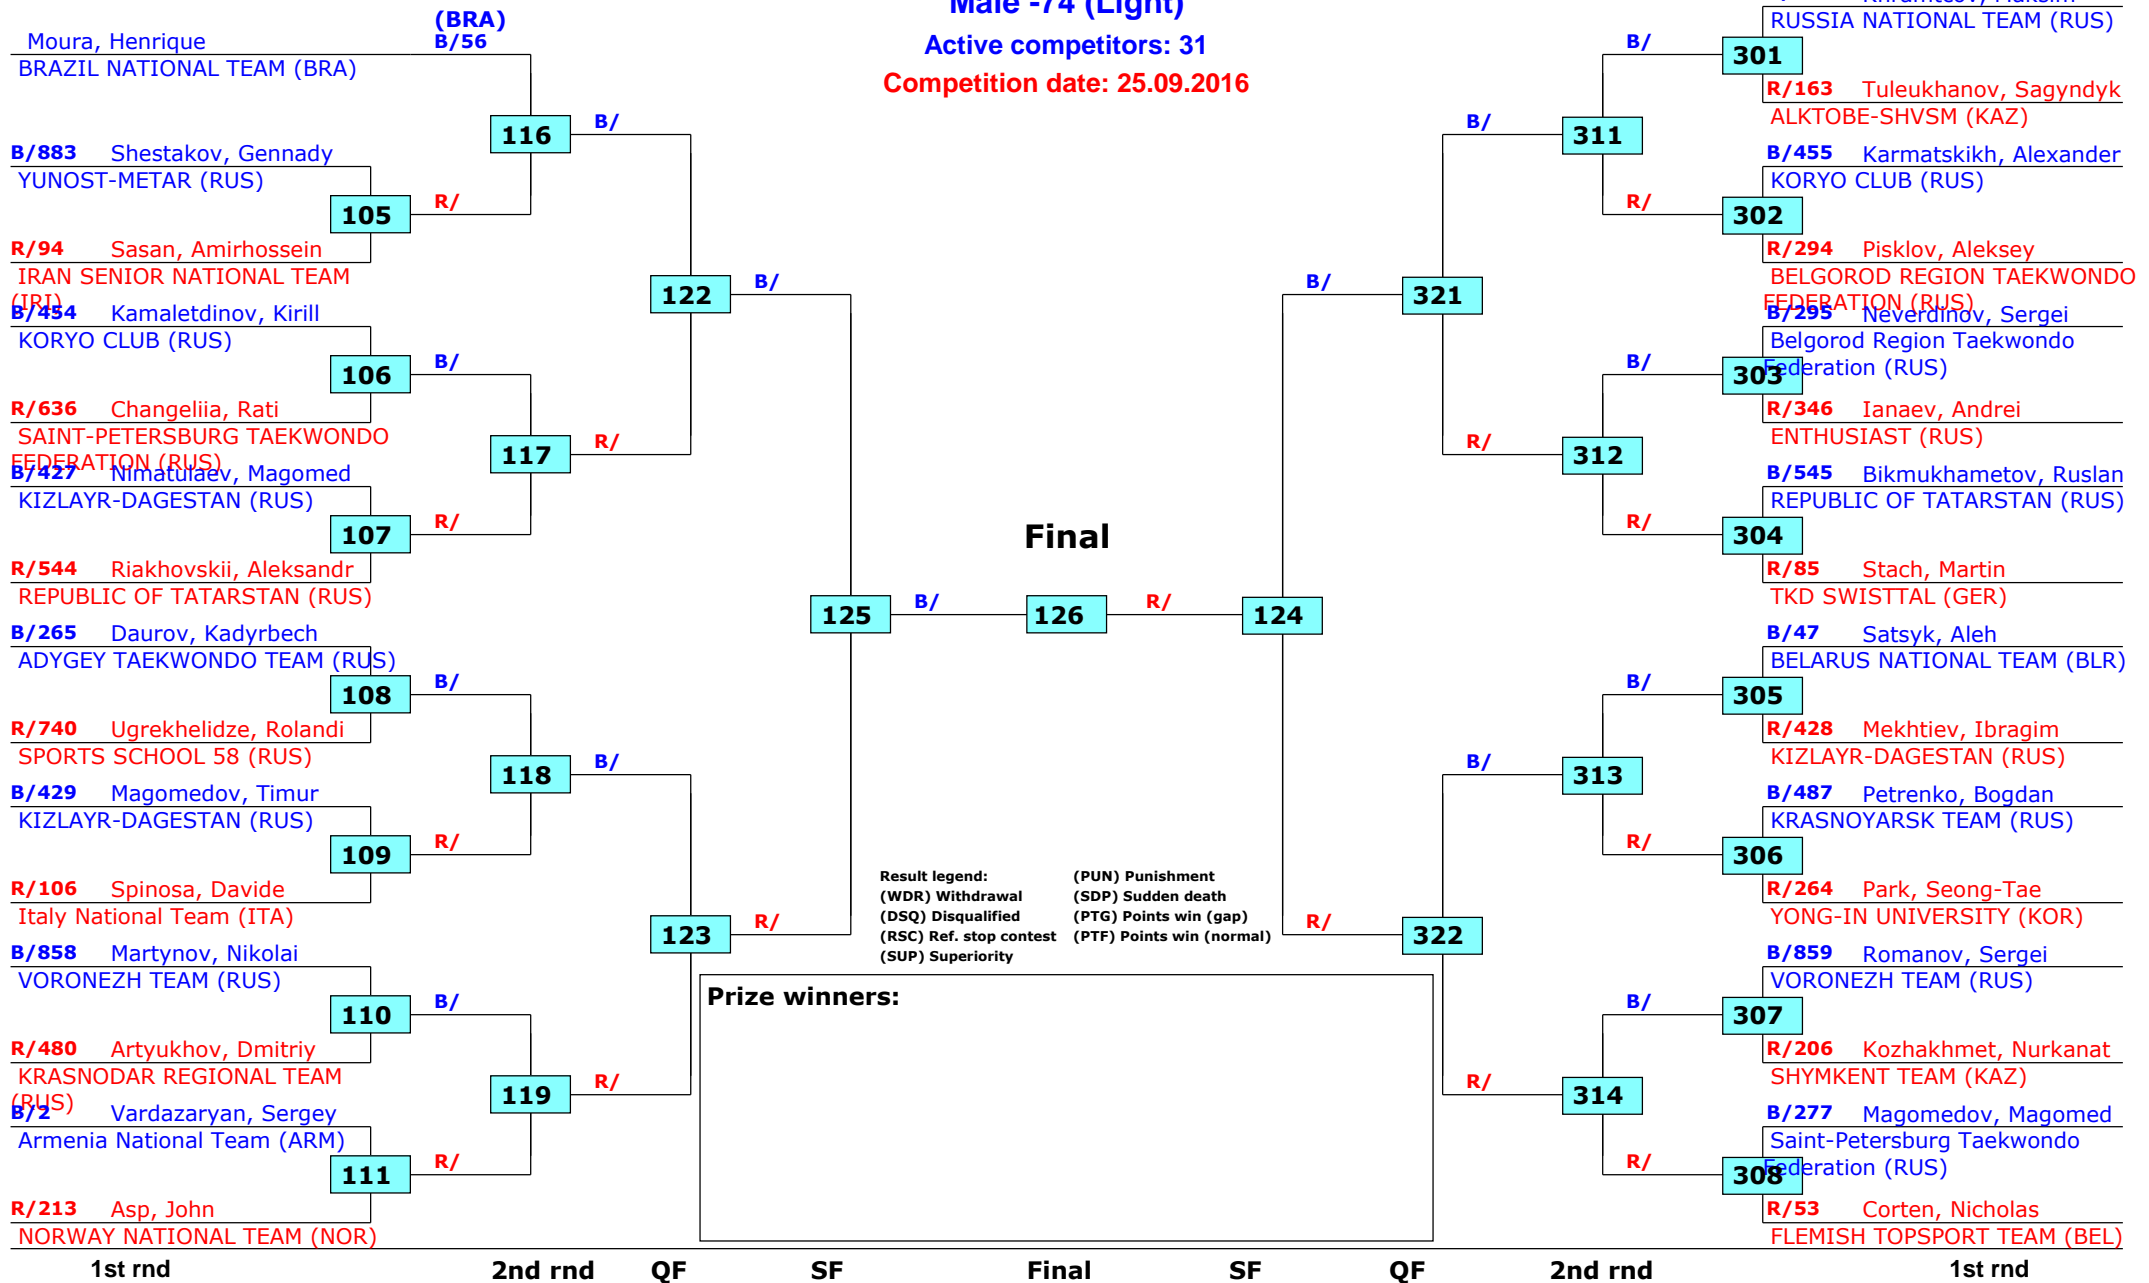

Russian Open 2016

Moscow, Russia

Tournament date: 22.09.2016 upto 25.09.2016

Male -74 (Light)

Active competitors: 31

Competition date: 25.09.2016

Russian Open 2016

Moscow, Russia

Tournament date: 22.09.2016 upto 25.09.2016

Male -87 (Middle)

Active competitors: 19

Competition date: 25.09.2016

Russian Open 2016

Moscow, Russia

Tournament date: 22.09.2016 upto 25.09.2016

Female -46 (Fin)