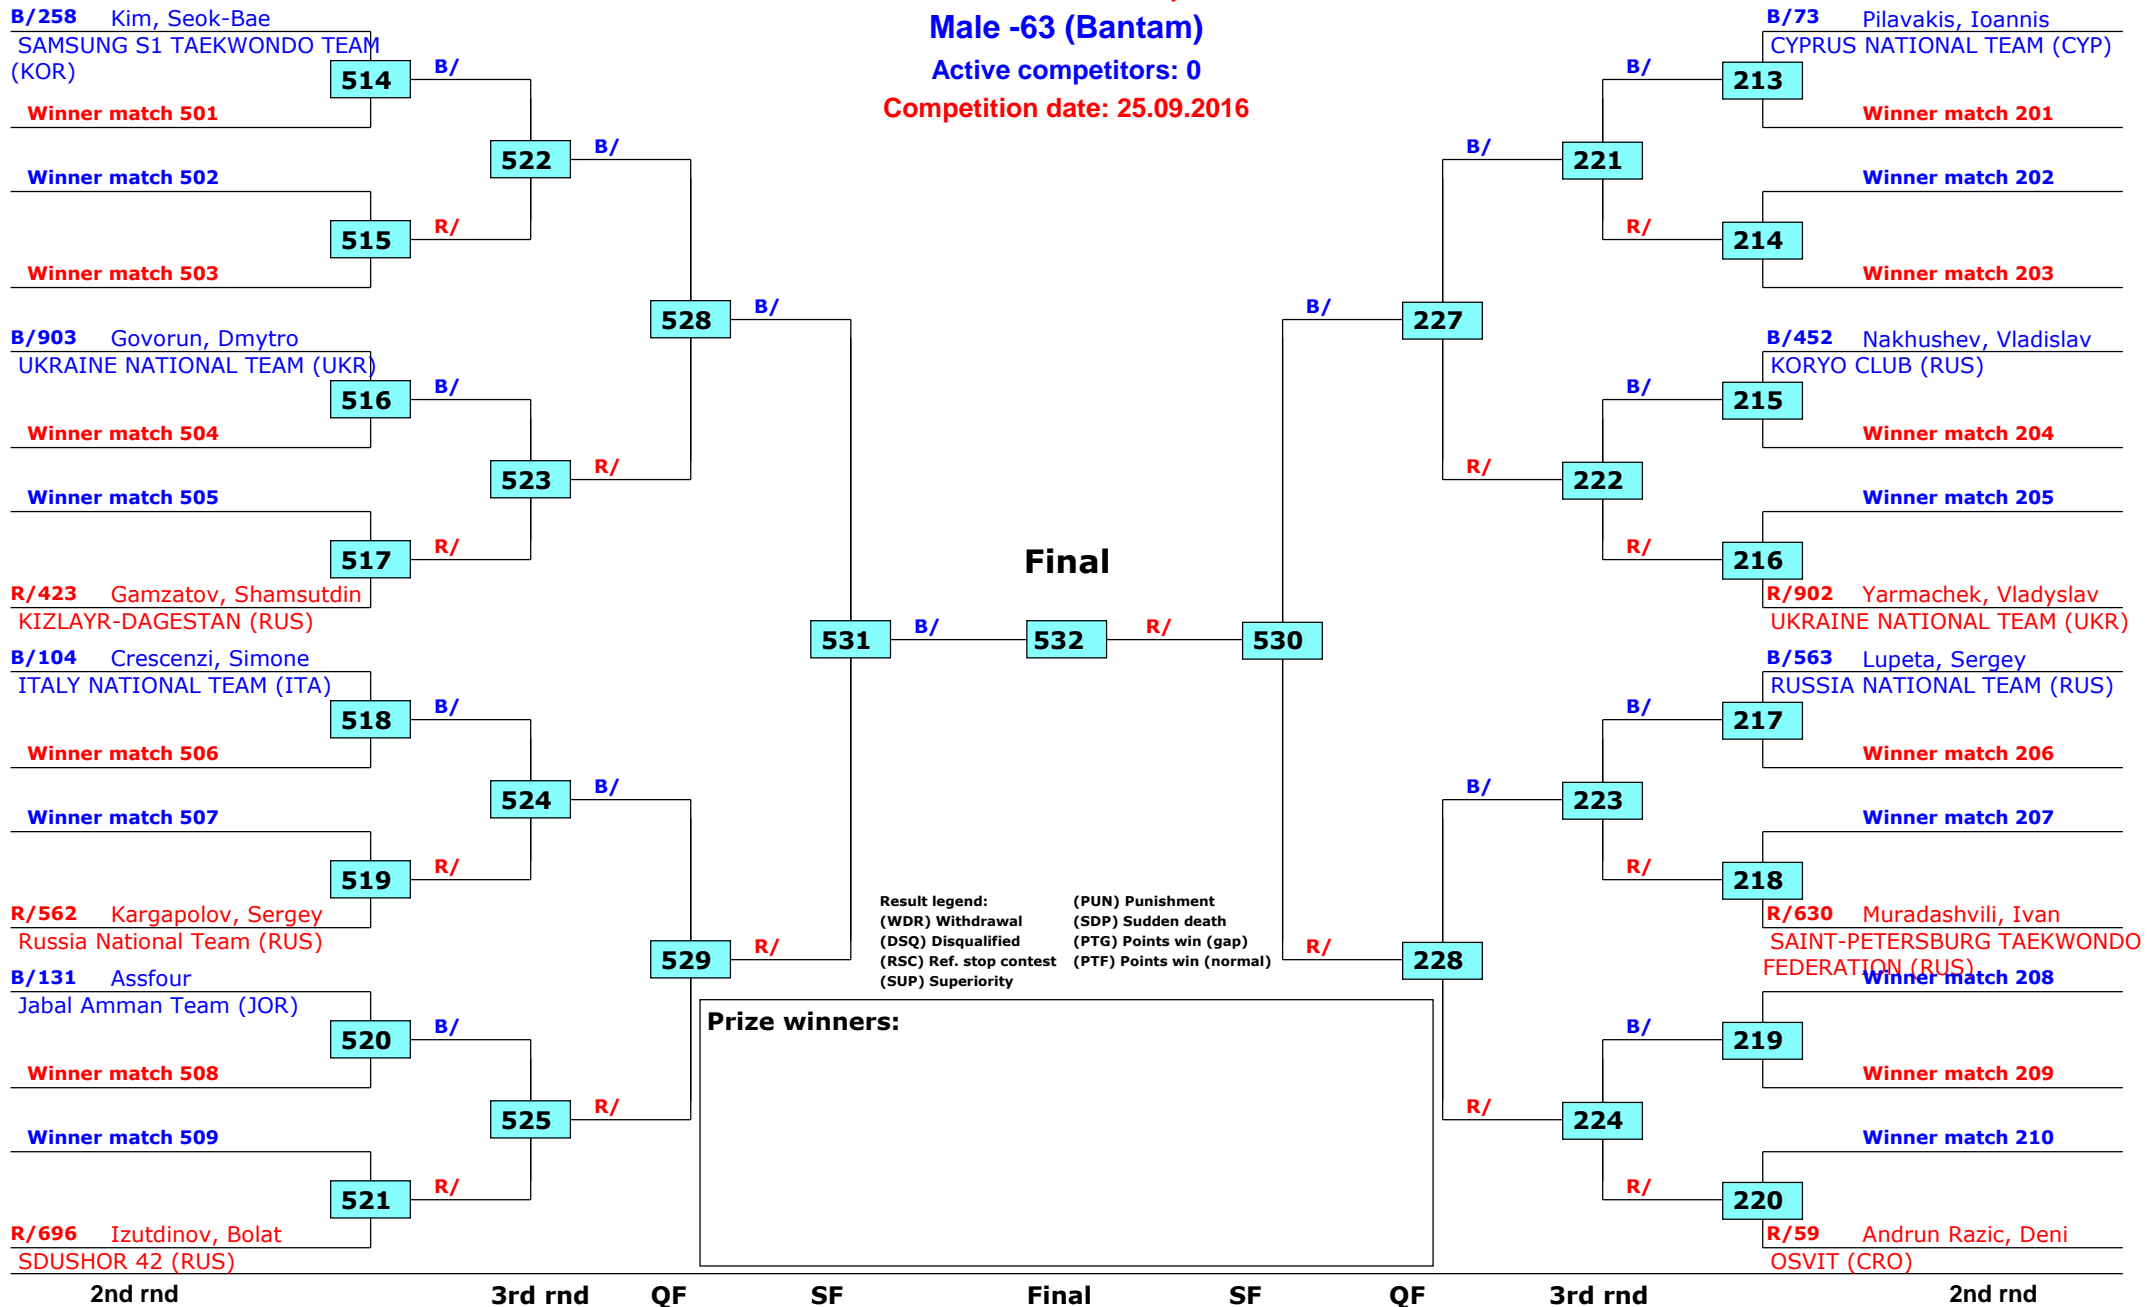

1st rnd

2nd rnd

3rd rnd

QF

SF

QF

3rd rnd

2nd rnd

1st rnd

Russian Open 2016

Moscow, Russia

Tournament date: 22.09.2016 upto 25.09.2016

Male -63 (Bantam)

Active competitors: 0

Competition date: 25.09.2016

Russian Open 2016

Moscow, Russia

Tournament date: 22.09.2016 upto 25.09.2016

Female -53 (Bantam)

Active competitors: 15

Competition date: 25.09.2016

Result legend: (PUN) Punishment
 (WDR) Withdrawal (SDP) Sudden death
 (DSQ) Disqualified (PTG) Points win (gap)
 (RSC) Ref. stop contest (PTF) Points win (normal)
 (SUP) Superiority