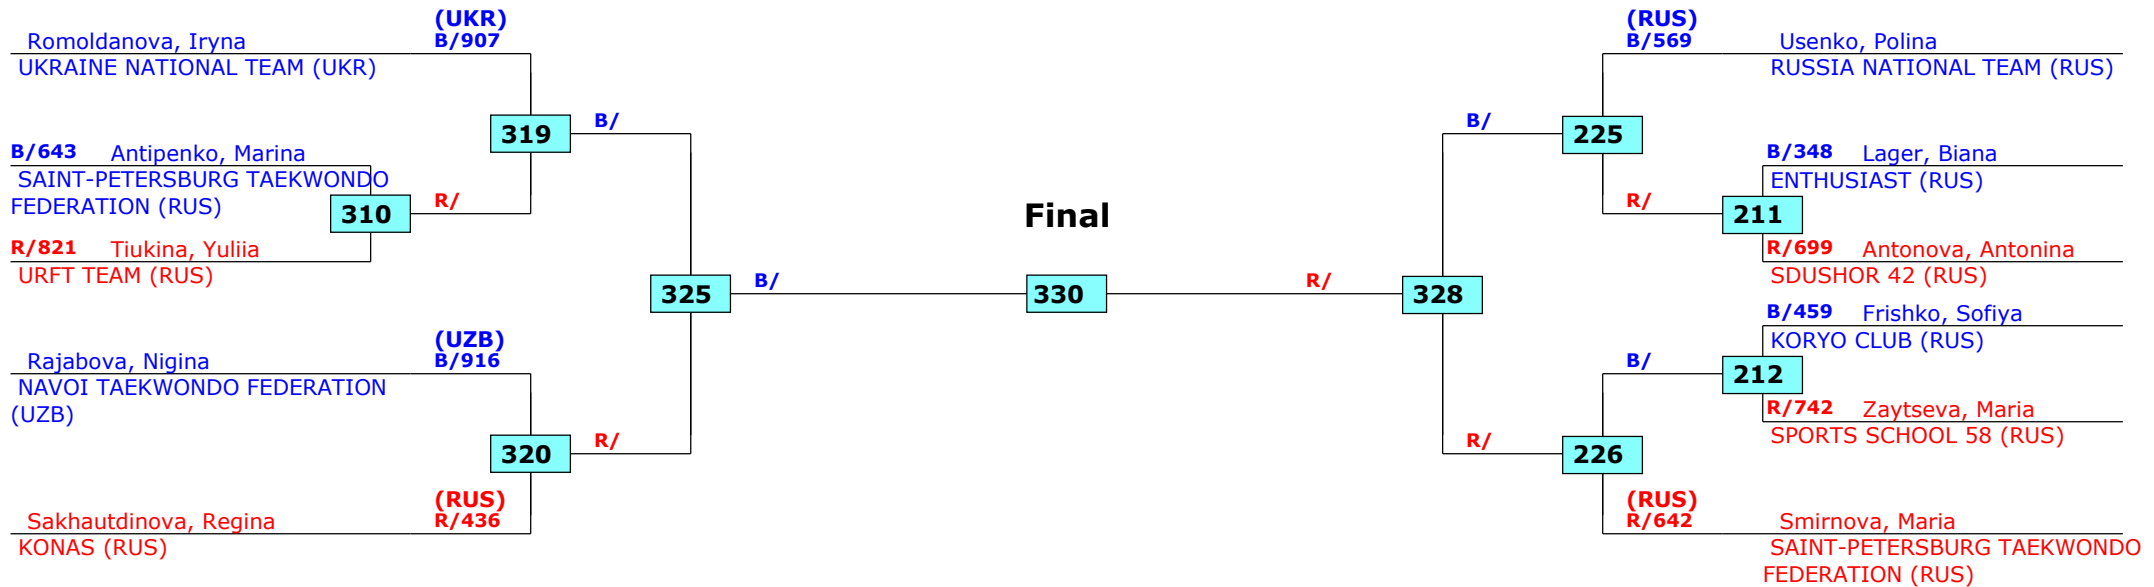

Russian Open 2016

Moscow, Russia

Tournament date: 22.09.2016 upto 25.09.2016

Male -74 (Light)

Active competitors: 31

Competition date: 25.09.2016

Russian Open 2016

Moscow, Russia

Tournament date: 22.09.2016 upto 25.09.2016

Male -87 (Middle)

Active competitors: 19

Competition date: 25.09.2016

Russian Open 2016

Moscow, Russia

Tournament date: 22.09.2016 upto 25.09.2016

Female -46 (Fin)

Active competitors: 11

Competition date: 25.09.2016

Result legend:

(WDR) Withdrawal	(PUN) Punishment
(DSQ) Disqualified	(SDP) Sudden death
(RSC) Ref. stop contest	(PTG) Points win (gap)
(SUP) Superiority	(PTF) Points win (normal)