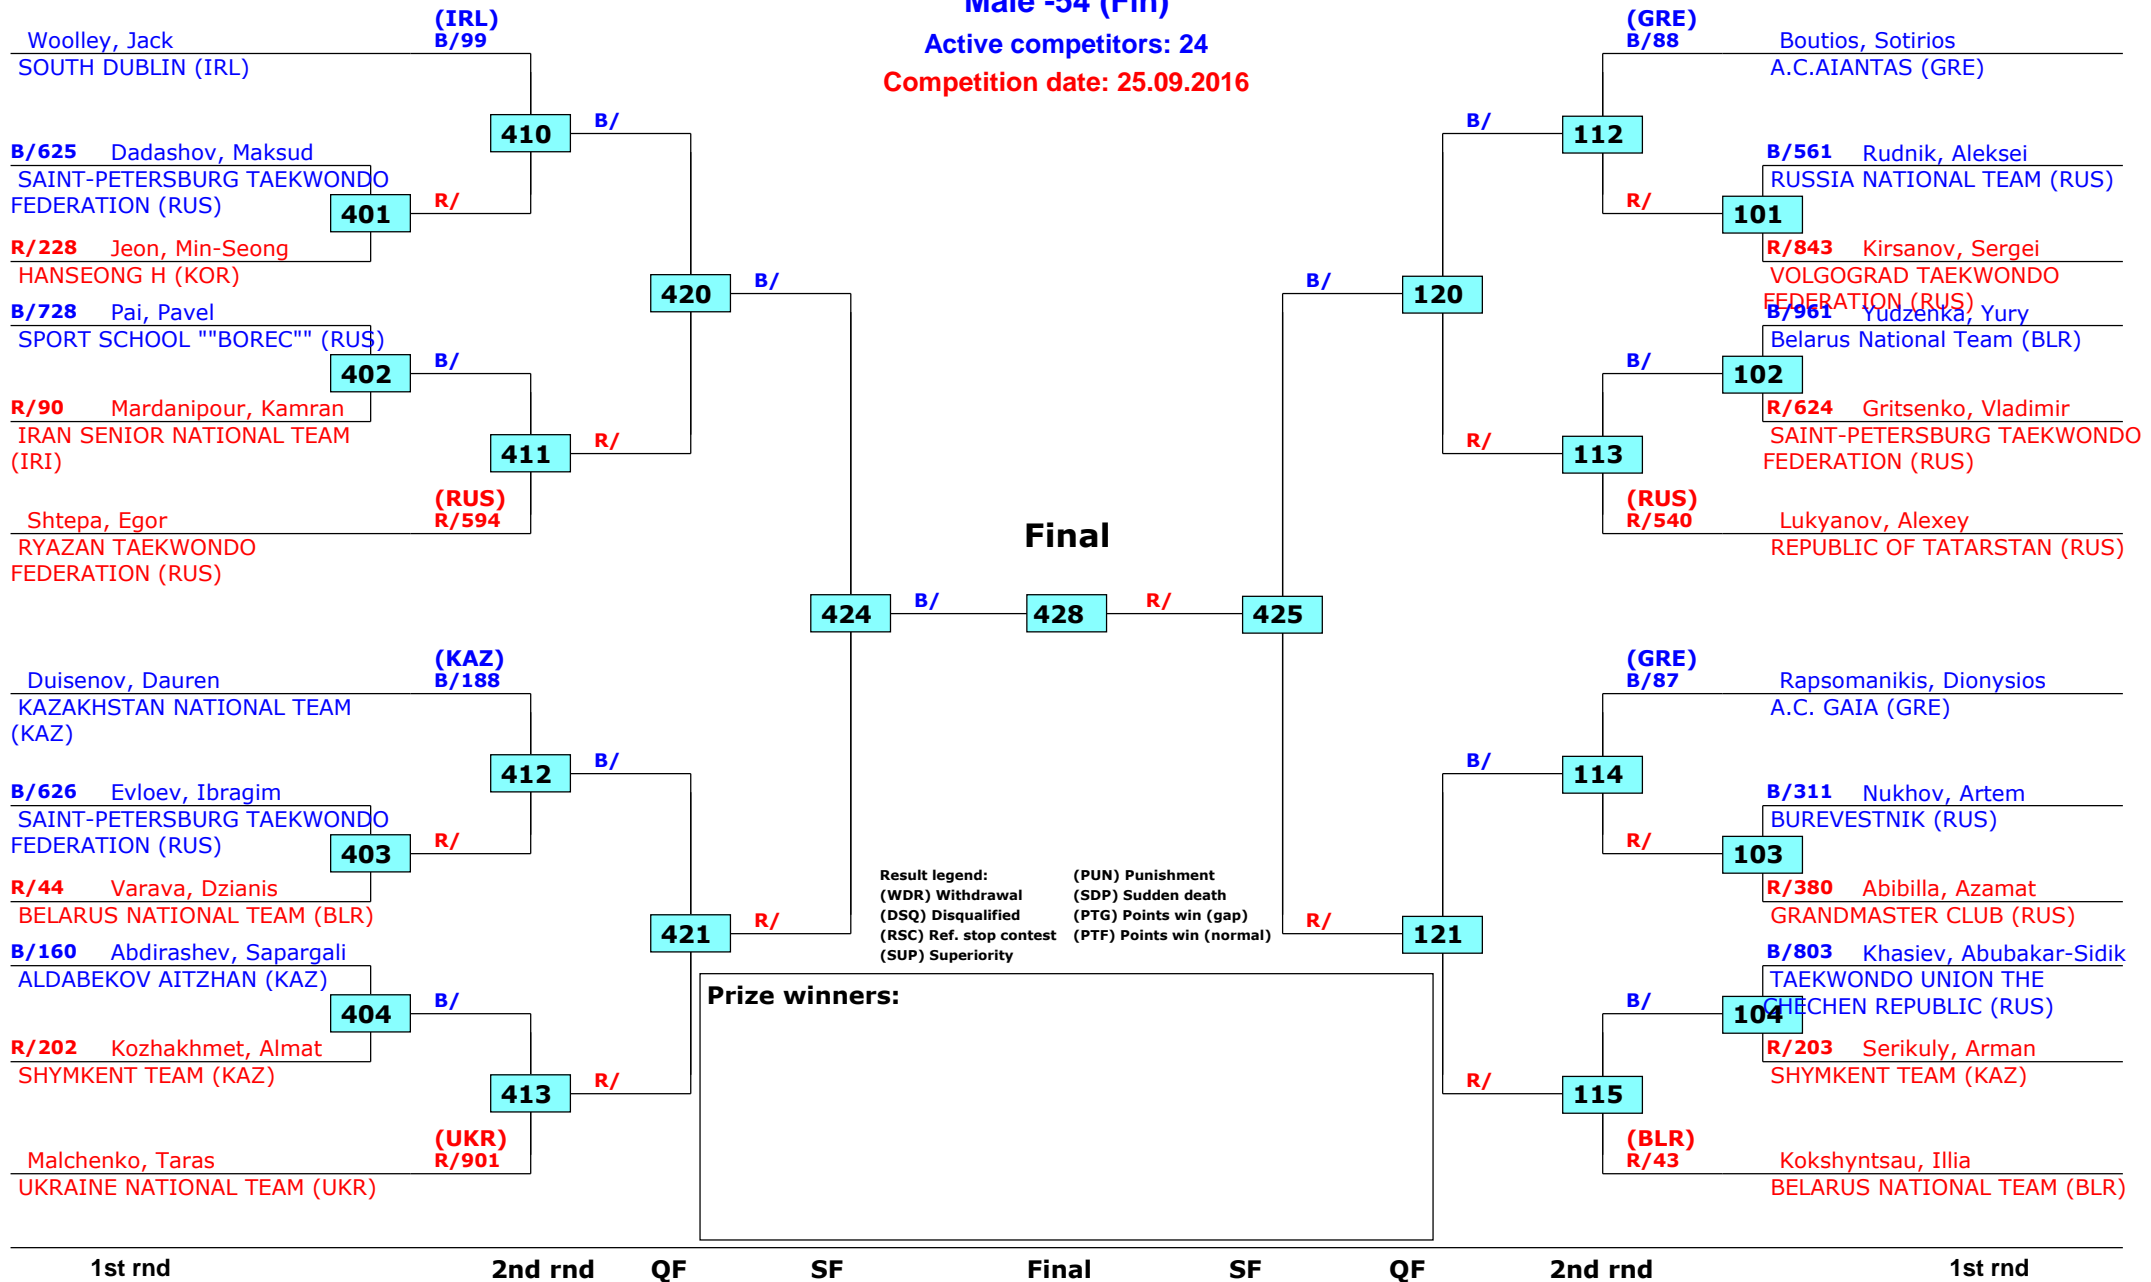

Russian Open 2016

Moscow, Russia

Tournament date: 22.09.2016 upto 25.09.2016

Male -54 (Fin)

Active competitors: 24

Competition date: 25.09.2016

Russian Open 2016

Moscow, Russia

Tournament date: 22.09.2016 upto 25.09.2016

Female -62 (Light)

Active competitors: 19

Competition date: 25.09.2016

Russian Open 2016

Moscow, Russia

Tournament date: 22.09.2016 upto 25.09.2016

Male -63 (Bantam)