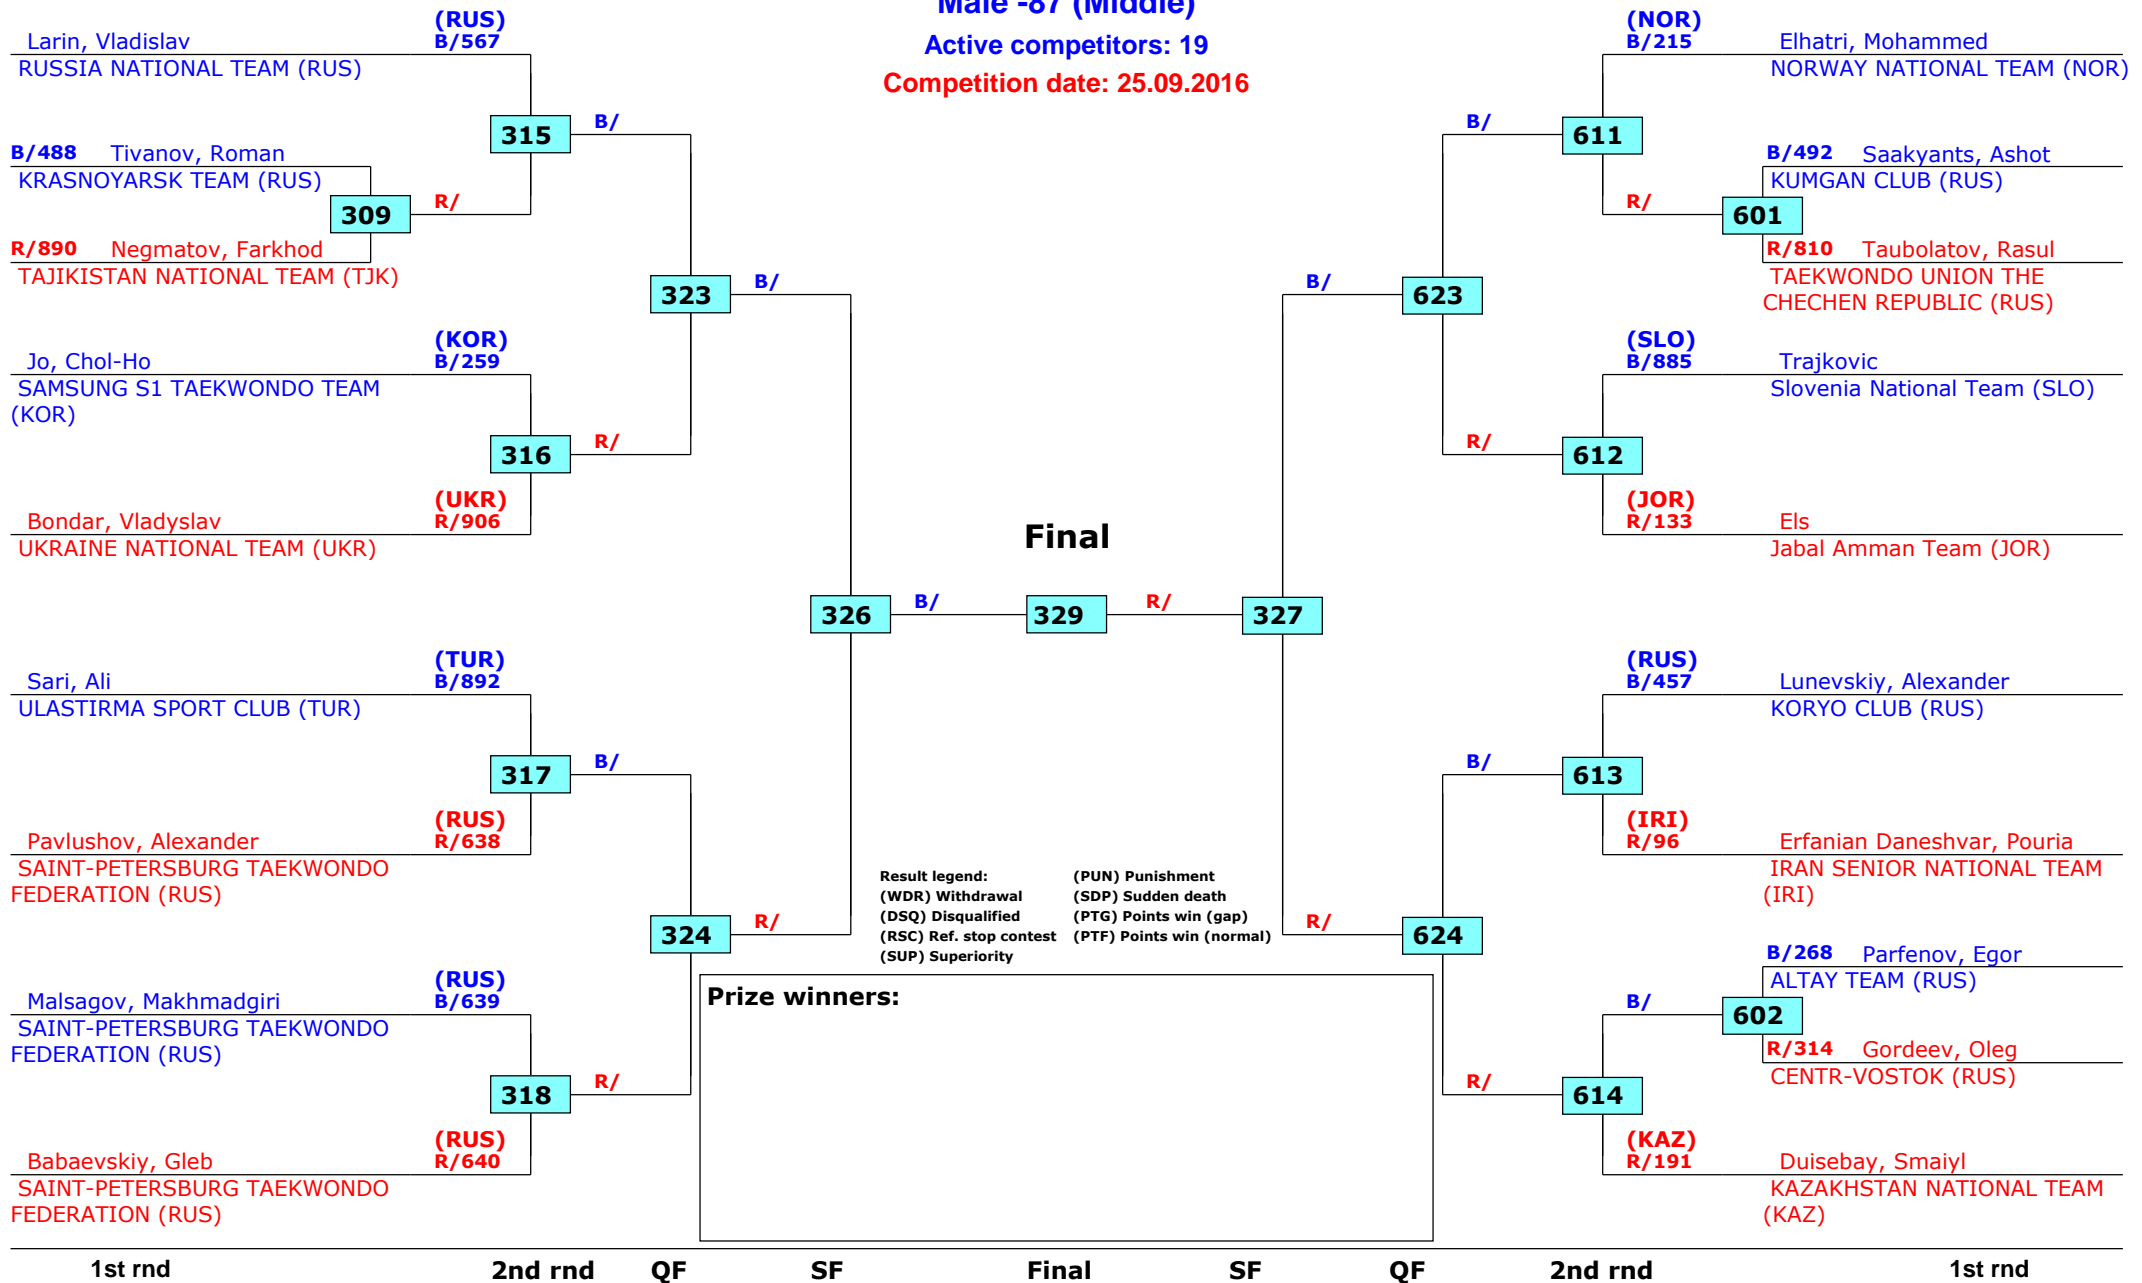

Russian Open 2016

Moscow, Russia

Tournament date: 22.09.2016 upto 25.09.2016

Male -74 (Light)

Active competitors: 31

Competition date: 25.09.2016

Russian Open 2016

Moscow, Russia

Tournament date: 22.09.2016 upto 25.09.2016

Male -87 (Middle)

Active competitors: 19

Competition date: 25.09.2016

Russian Open 2016

Moscow, Russia

Tournament date: 22.09.2016 upto 25.09.2016

Female -46 (Fin)