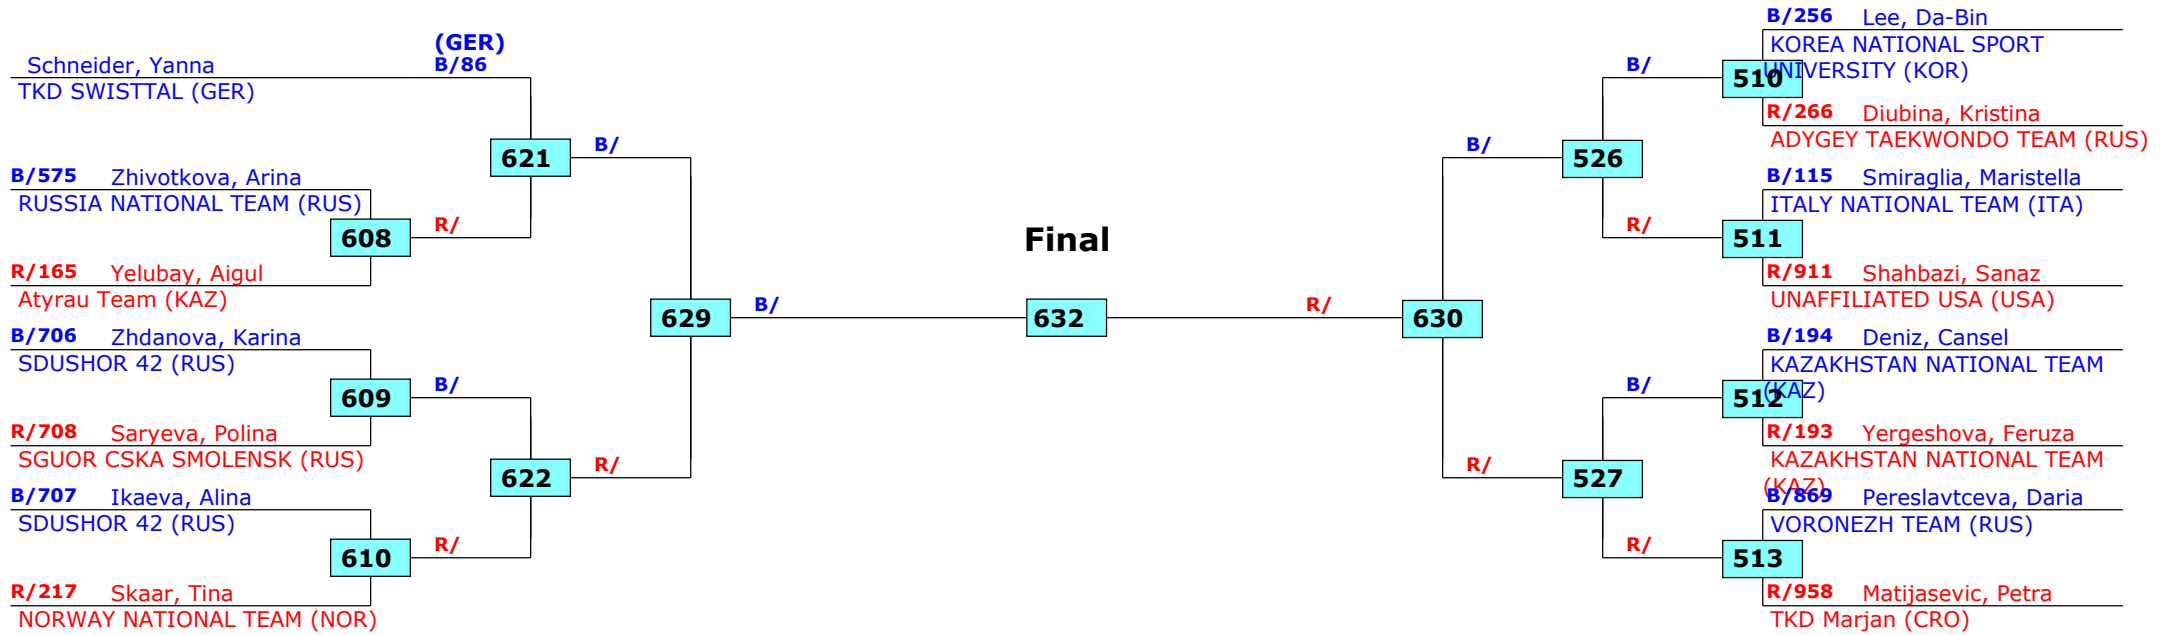

Moscow, Russia

Tournament date: 22.09.2016 upto 25.09.2016

Female -53 (Bantam)

Active competitors: 15

Competition date: 25.09.2016

Result legend: (PUN) Punishment
 (WDR) Withdrawal (SDP) Sudden death
 (DSQ) Disqualified (PTG) Points win (gap)
 (RSC) Ref. stop contest (PTF) Points win (normal)
 (SUP) Superiority

Prize winners:

1st rnd

QF

SF

Final

SF

QF

1st rnd

Russian Open 2016

Moscow, Russia

Tournament date: 22.09.2016 upto 25.09.2016

Female -73 (Middle)

Active competitors: 15

Competition date: 25.09.2016

Result legend: (PUN) Punishment
 (WDR) Withdrawal (SDP) Sudden death
 (DSQ) Disqualified (PTG) Points win (gap)
 (RSC) Ref. stop contest (PTF) Points win (normal)
 (SUP) Superiority