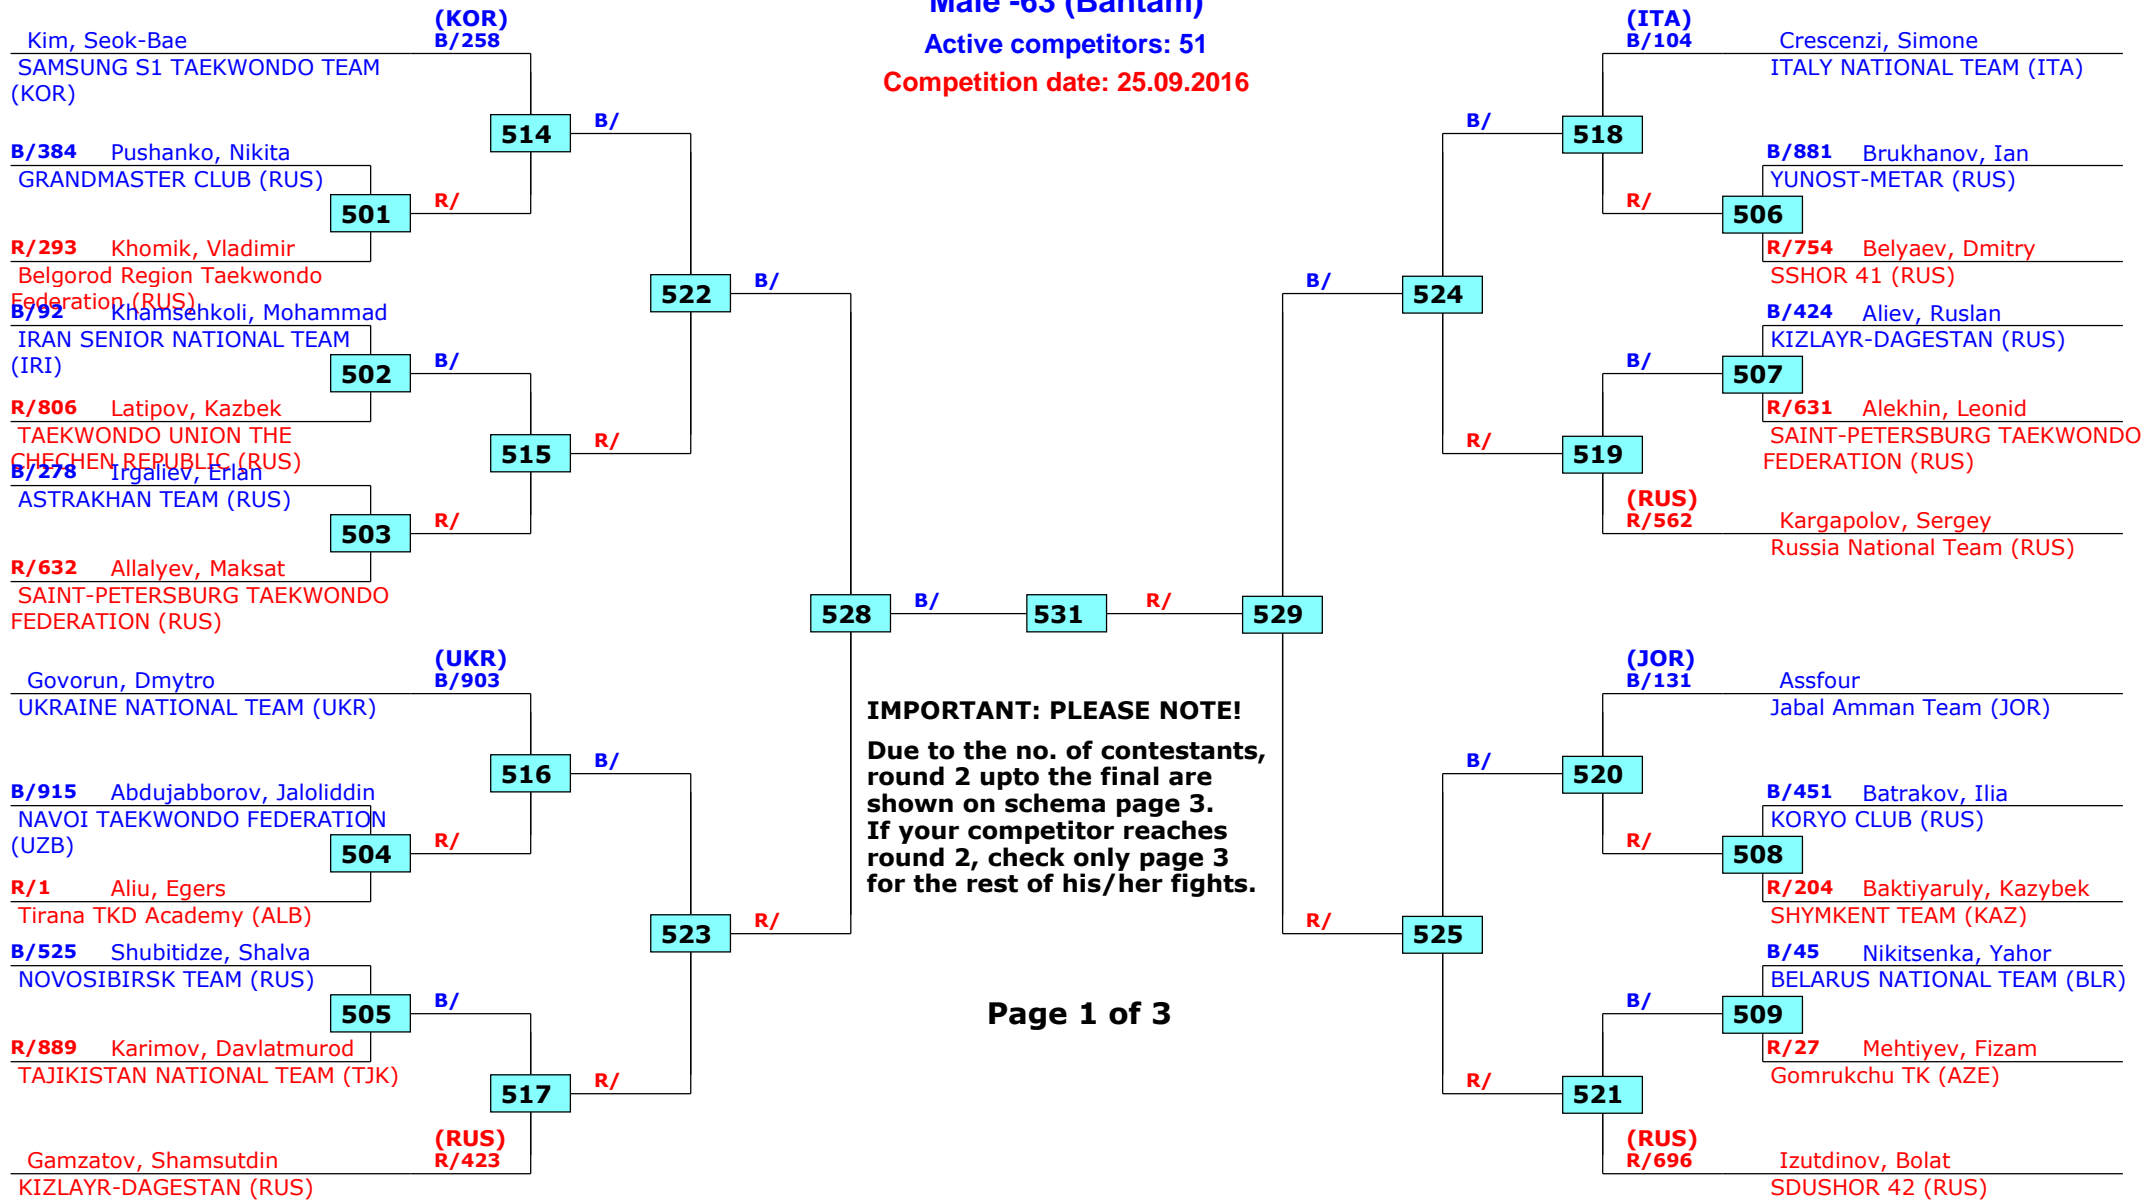

Tournament date: 22.09.2016 upto 25.09.2016

Female -62 (Light)

Active competitors: 19

Competition date: 25.09.2016

Russian Open 2016

Moscow, Russia

Tournament date: 22.09.2016 upto 25.09.2016

Male -63 (Bantam)

Active competitors: 51

Competition date: 25.09.2016

IMPORTANT: PLEASE NOTE!
Due to the no. of contestants, round 2 upto the final are shown on schema page 3. If your competitor reaches round 2, check only page 3 for the rest of his/her fights.

1st rnd

2nd rnd

3rd rnd

QF

SF

QF

3rd rnd

2nd rnd