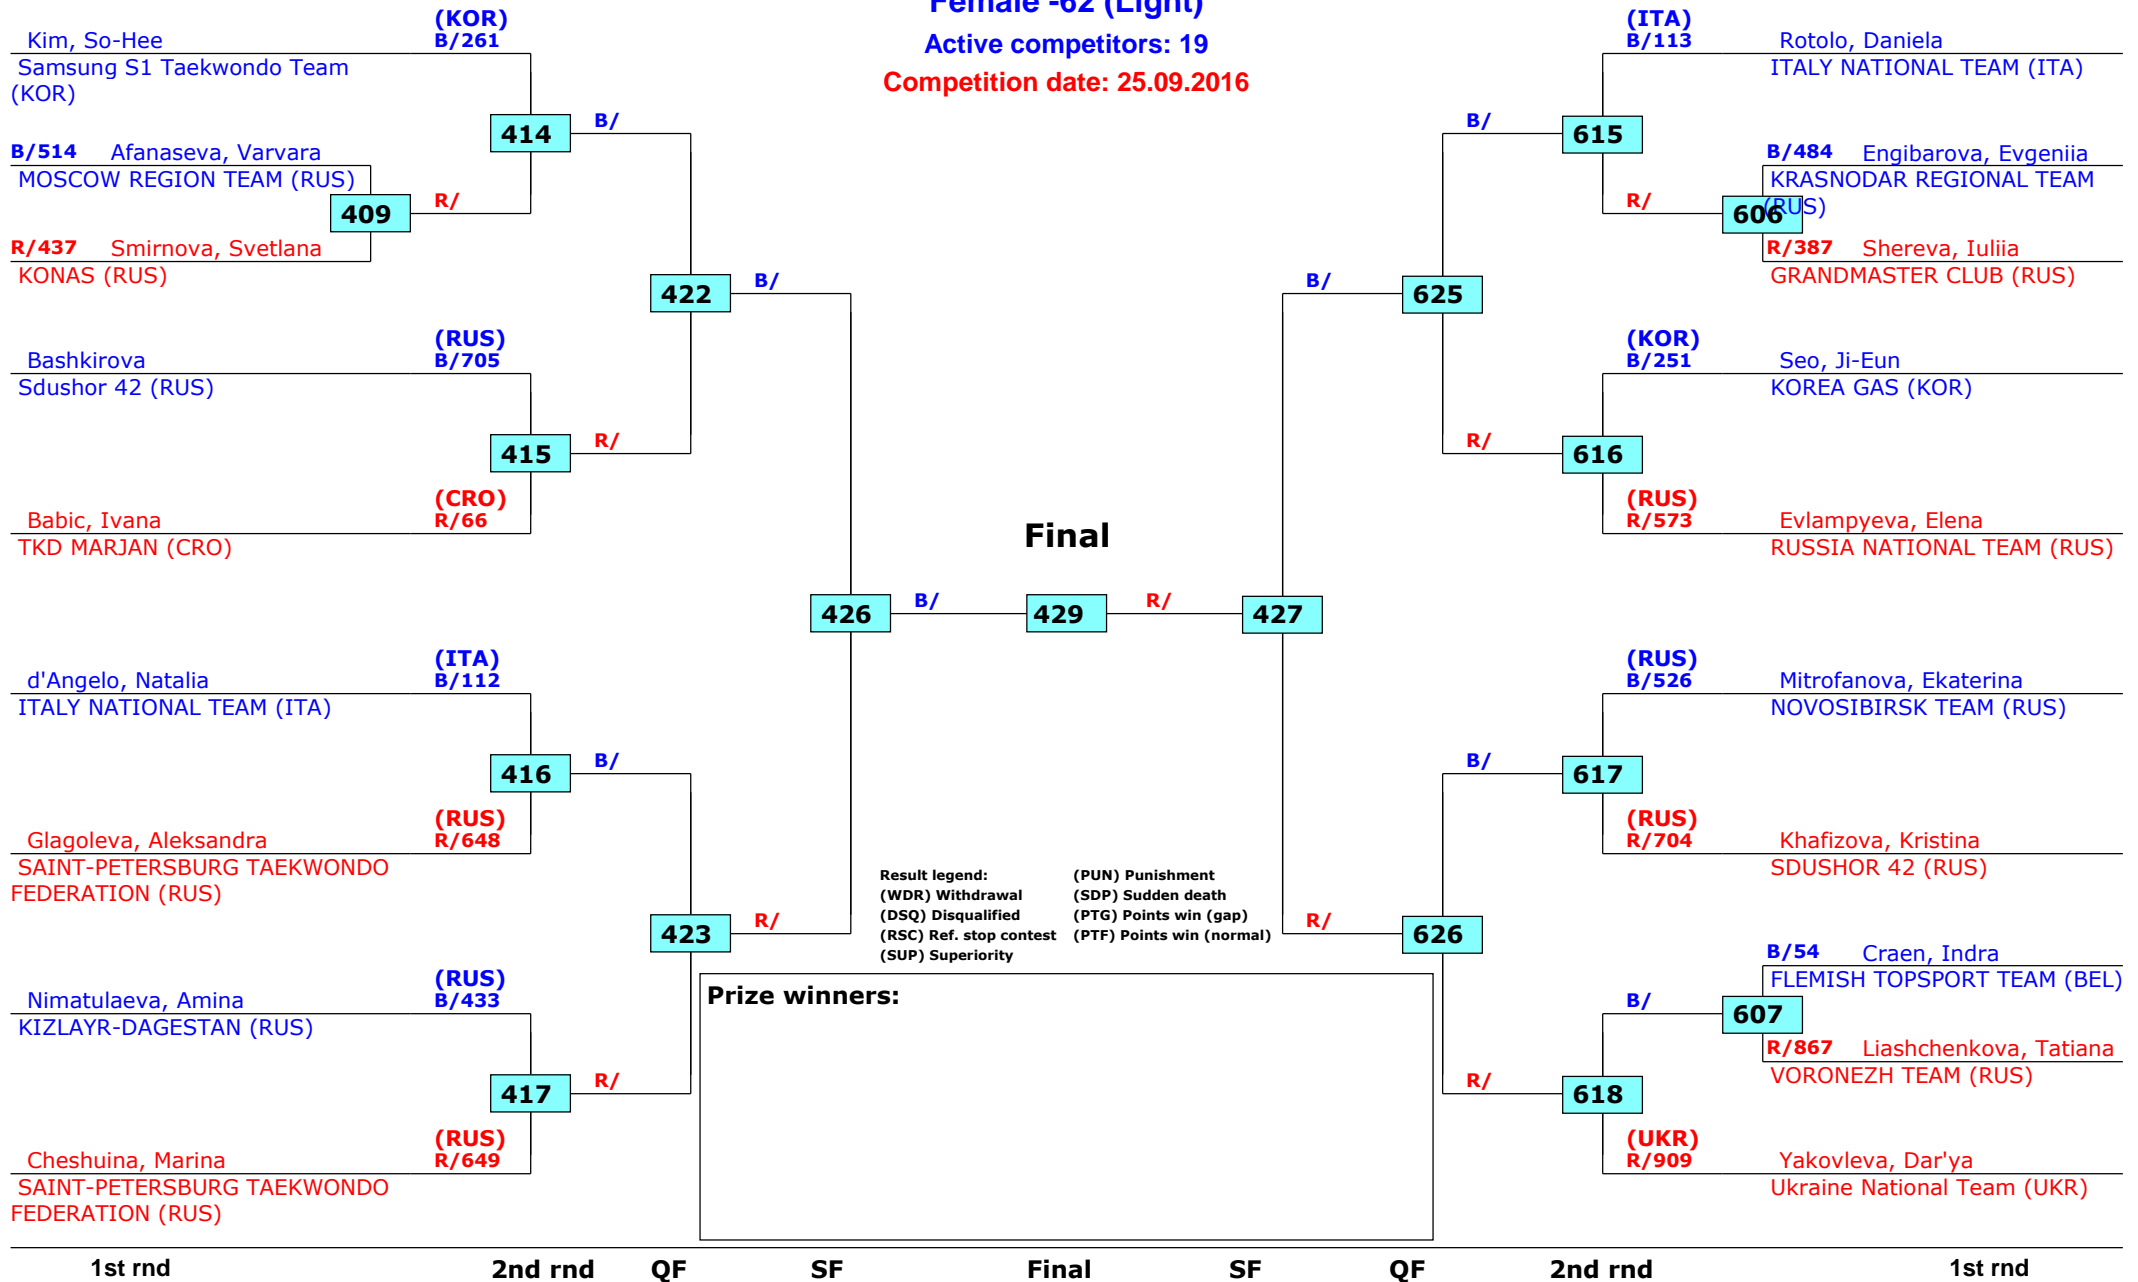

Russian Open 2016

Moscow, Russia

Tournament date: 22.09.2016 upto 25.09.2016

Male -54 (Fin)

Active competitors: 24

Competition date: 25.09.2016

Russian Open 2016

Moscow, Russia

Tournament date: 22.09.2016 upto 25.09.2016

Female -62 (Light)

Active competitors: 19

Competition date: 25.09.2016

Russian Open 2016

Moscow, Russia

Tournament date: 22.09.2016 upto 25.09.2016

Male -63 (Bantam)