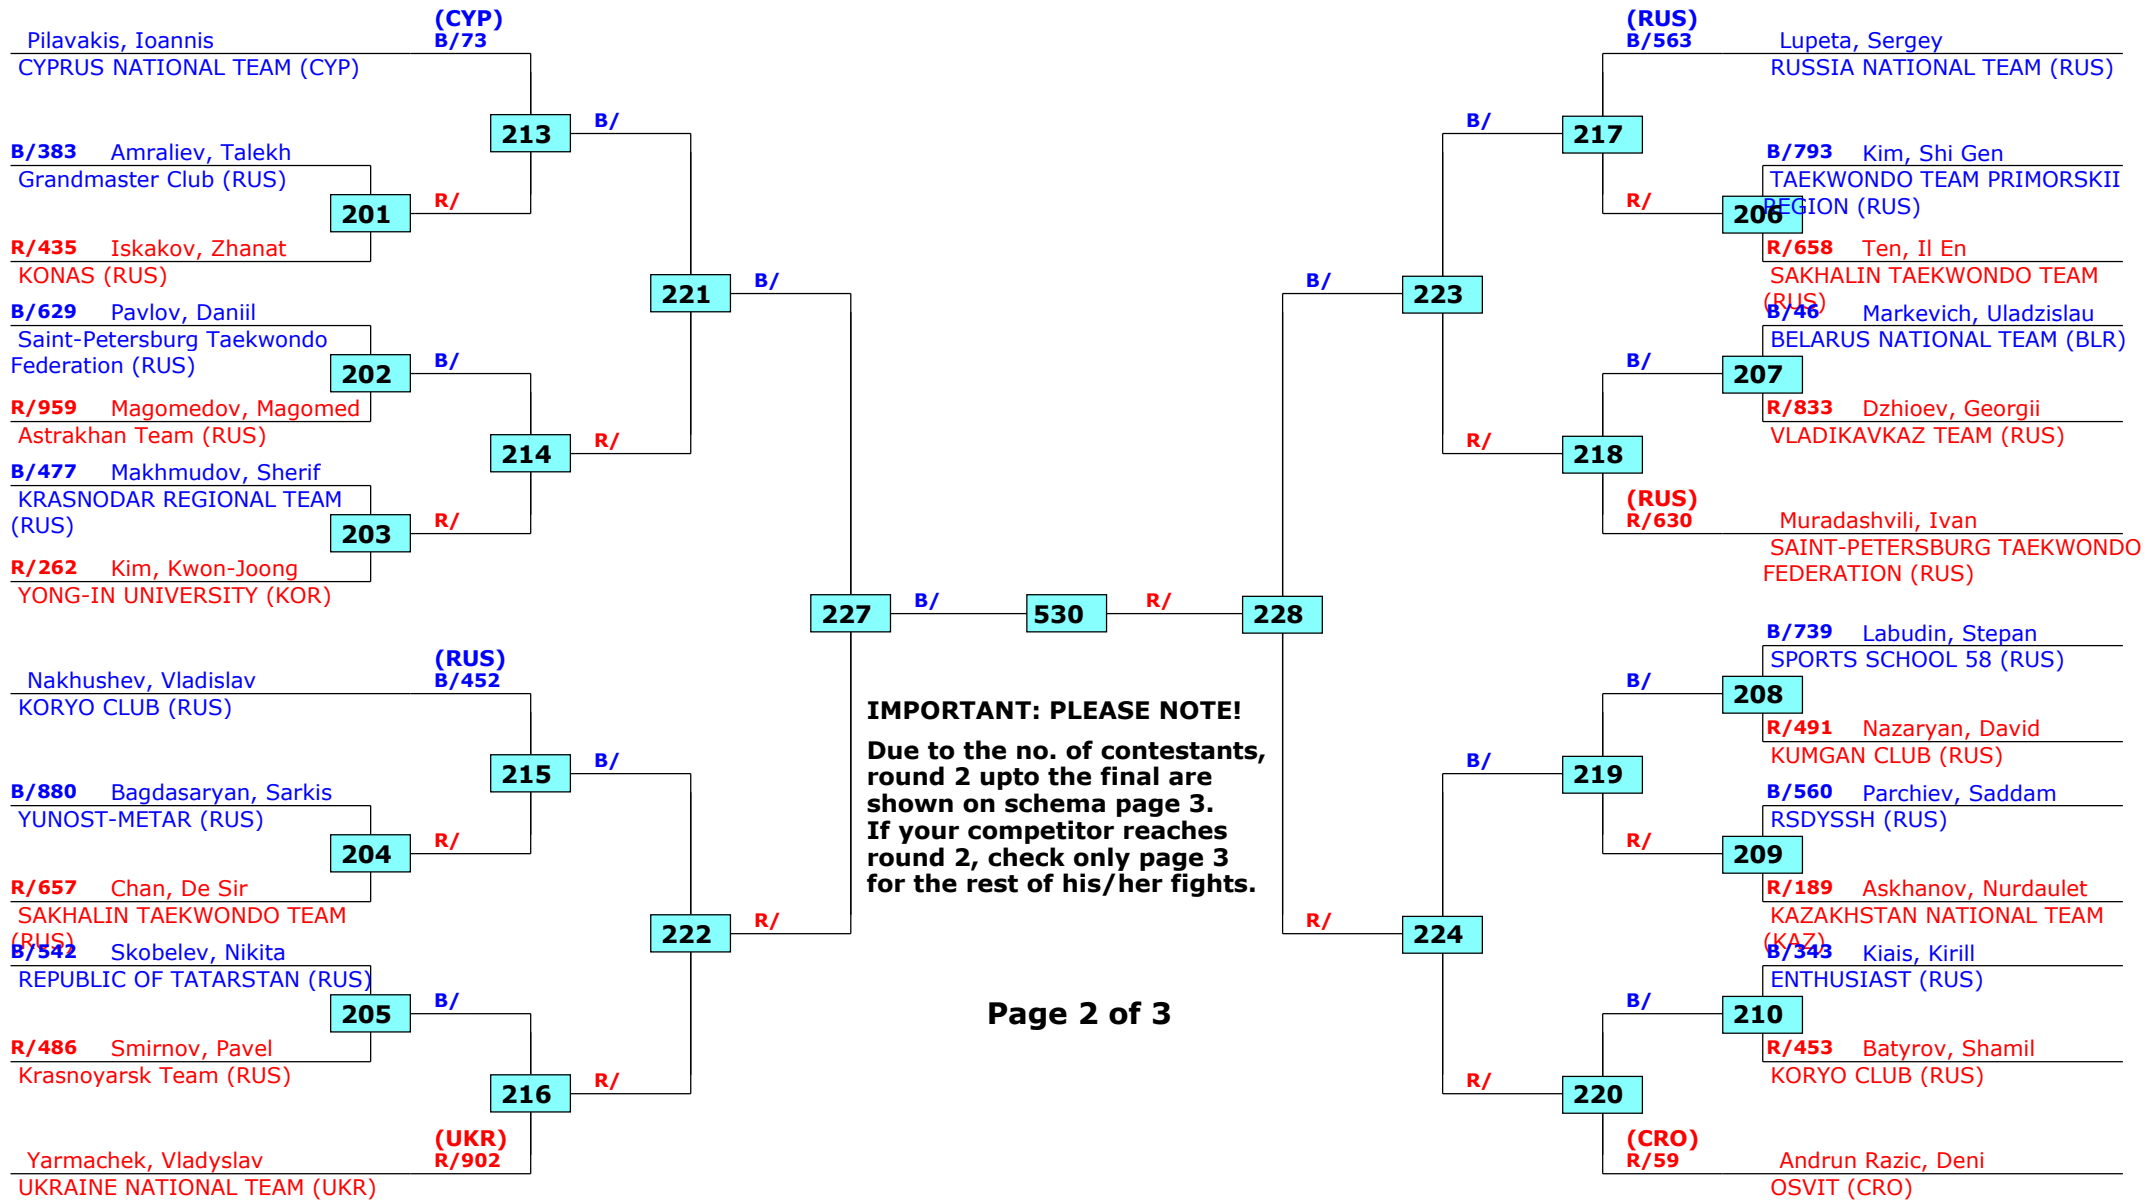

1st rnd

2nd rnd

3rd rnd

QF

SF

QF

3rd rnd

2nd rnd

1st rnd

Russian Open 2016

Moscow, Russia

Tournament date: 22.09.2016 upto 25.09.2016

Male -63 (Bantam)

Active competitors: 0

Competition date: 25.09.2016

Russian Open 2016

Moscow, Russia

Tournament date: 22.09.2016 upto 25.09.2016

Female -53 (Bantam)

Active competitors: 15

Competition date: 25.09.2016

Result legend: (PUN) Punishment
 (WDR) Withdrawal (SDP) Sudden death
 (DSQ) Disqualified (PTG) Points win (gap)
 (RSC) Ref. stop contest (PTF) Points win (normal)
 (SUP) Superiority